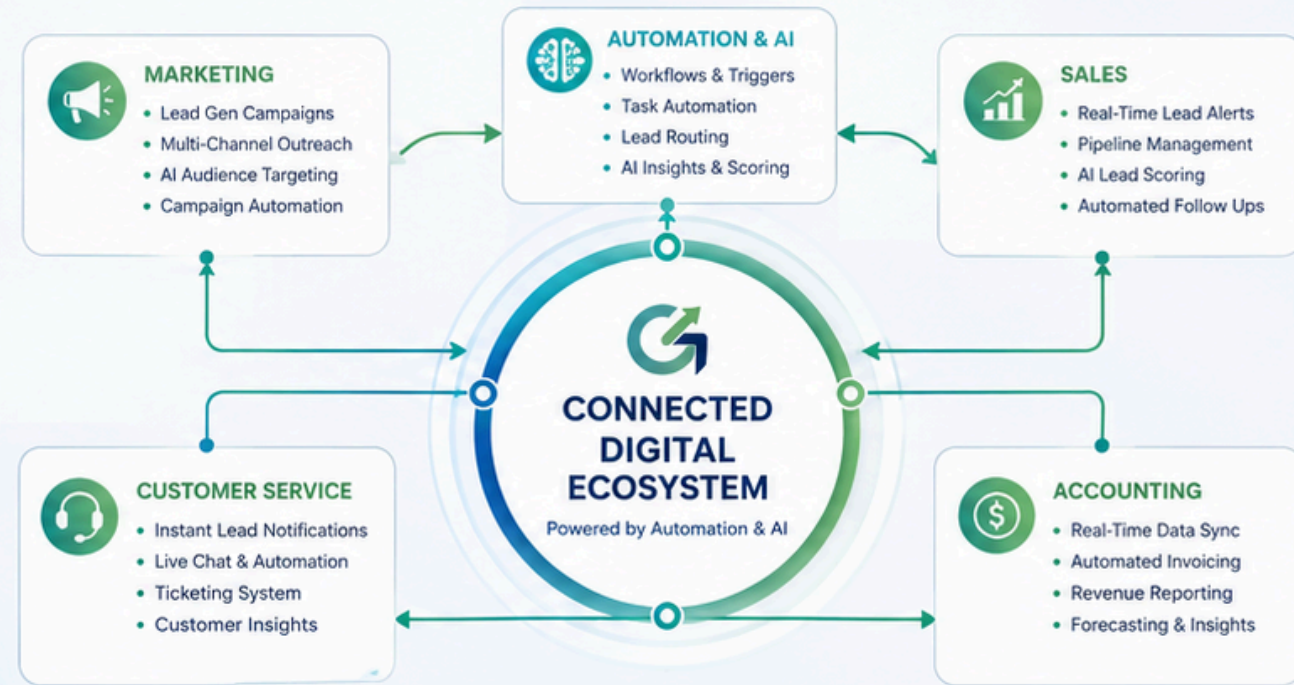

GUIDED BUSINESS GROWTH

BEFORE

DISCONNECTED. REACTIVE. INEFFICIENT.

Silos, manual processes, and scattered data slow your business down.

THE RESULT

- ❌ Lost Leads
- ❌ Slow Follow Up
- ❌ Poor Customer Experience
- ❌ Inaccurate Reporting
- ❌ Wasted Time & Resources
- ❌ Limited Growth

AFTER

CONNECTED. AUTOMATED. INTELLIGENT.

All departments. One system. Real-time data. Smarter decisions. Better results.

THE RESULT

- ✅ More Qualified Leads
- ✅ Faster Follow Up
- ✅ Better Customer Experience
- ✅ Accurate Reporting
- ✅ Increased Efficiency
- ✅ More Revenue
- ✅ Scalable Growth
- ✅ Smarter Decisions
- ✅ Stronger Business

ONE SYSTEM
Everything connected

ONE FLOW
Automated processes

ONE GOAL
Sustainable growth

AI POWERED
Smarter every day

We don't just implement systems.
We transform the way your business grows.